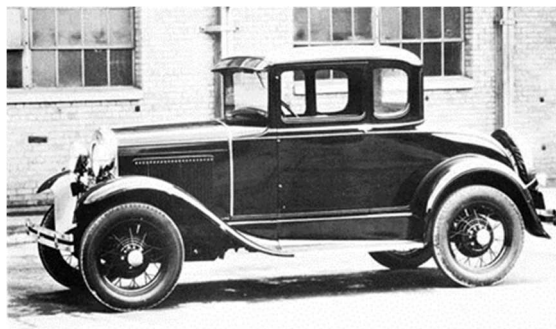

DATA SHEET

1931 45-B Standard Coupe

1931 Standard Coupe

1931 45-B Model "A" Standard Coupe

Body	Upper Body, Belt, Moulding and Reveals	Stripe
Thorne Brown	Thorne Brown	Straw
Lombard Blue	Lombard Blue	Hessian Blue
Chicle Drab	Copra Drab	Straw
Kewanee Green	Elkpoint Green	Apple Green
Black	Black	Apple Green

Top--- Black Long Short Grain Artificial Leather

1931 45-B Model "A" Standard Coupe Interior Trim Colors

Trim Scheme	Seats	Door, Quarter, Back, Package Tray, Roof Rail and Windshield Header	Headlining	Windlace	Cowl	Garnish Mouldings	Window Curtain	Window Cord	Floor
Black	Black Cobra Cross Grain Artificial Leather	Black Cobra Cross Grain Artificial Leather	Black Cobra Cross Grain Artificial Leather	Black Cobra Cross Grain Artificial Leather	Black Cobra Cross Grain Cardboard	Gray	Gray Silk	Gray Braided	Black Rubber
Gray Check (Dropped June 1931)	Gray Checked Cloth	Plain Gray Cloth	Gray Napped Cotton	Gray Worsted Cloth	Two-Tone Gray Dash Grain Cardboard	Gray	Gray Silk	Gray Braided	Black Rubber
Brown Small Check (Adopted July 1930)	Brown Small Checked Cloth	Plain Brown Cloth	Brown Napped Cotton	Brown Worsted Cloth	Two-Tone Brown Dash Grain Cardboard	Maroon	Brown Silk	Brown Braided	Black Rubber