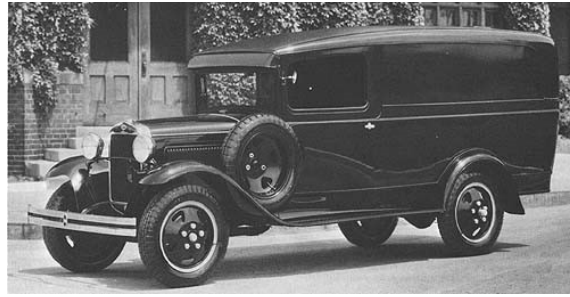

DATA SHEET

1931 300-A Deluxe Delivery ("AA")

1931 Deluxe Delivery ("AA")

1931 Model "A" 300-A Deluxe Delivery ("AA") Exterior Colors

Solid Body Colors-No Stripe	Solid Body Colors-No Stripe
Rose Beige	Chelsea Blue
Phoenix Brown	Duchess Blue
Thorne Brown	Mountain Blue
Manila Brown	Arabian Sand Light
Copra Drab	Commercial Drab
Chicle Drab	Pembroke Gray
Dawn Gray Light	Pegex Orange
Bonnie Gray	Medium Cream
Rubellite Red	Cream
Vermilion	Blue Rock Green
Menelaus Orange	Rock Moss Green
Yukon Yellow	Balsam Green
Arabian Sand Dark	Vagabond Green
Dawn Gray Dark	Valley Green
Black	Highland Green
Lombard Blue	Kewanee Green
Niagara Blue Light	Elkpoint Green
Niagara Blue Dark	L'Anse Green Dark
Gunmetal Blue	Lawn Green

1931 Model "A" 300-A Deluxe Delivery ("AA") Interior Trim Scheme

Trim Scheme	Seats, Windlace, Seat Welt	Door, Cowl, Windshield Header, Roof Side Rail, Rear Door	Quarter Lining	Rear Corner Lining	Driver's Compartment Floor	Garnish Moulding	Hardware
Black	Black Cobra Cross Grain Artificial Leather	Black Cobra Cross Grain Cardboard	Masonite	Black Painted Steel	Black Rubber	Black	Butler Finish