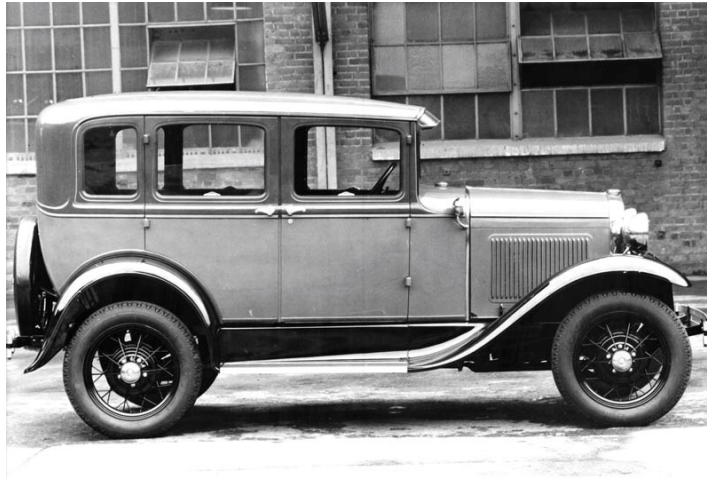

DATA SHEET

1931 165-C Standard Fordor Sedan Murray

1931 Standard Fordor Sedan Murray

1931 165-C Standard Fordor Sedan Murray Exterior Colors

Lower Body	Upper Body, Belt, Moulding and Reveals	Stripe
Thorne Brown	Thorn Brown	Straw
Lombard Blue	Black	Hessian Blue
Chicle Drab	Copra Drab	Straw
Kewanee Green	Elkpoint Green	Apple Green
Black	Black	Apple Green

Top--- Black Long Short Grain Artificial Leather

1931 165-C Standard Fordor Sedan Murray Interior Colors

Trim Scheme	Seats	Front Seat, Back and Sides , Quarter, Back, Door, Pillar, Roof Rail, W/shield Header	Headlining	Windlace and Trim Welt	Cowl	Garnish Mouldings	Floor	Curtian Back Only	Hardware
Brown Check	Brown Check Cloth	Plain Brown Cloth	Brown Napped Cotton	Brown Worsted Cloth	Two-Tone Brown Dash Gray Card-board	Maroon or Mocha Brown Or Gray*	Black Rubber Rear Brown Carpet	Brown Silk with Gray Braided Cord	Nickle Plate