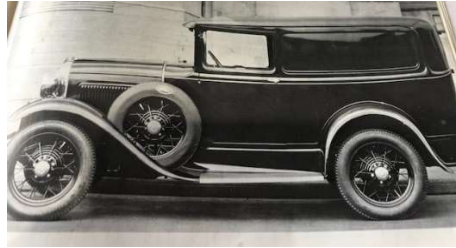

DATA SHEET

1931 130-B Deluxe Delivery (Drop Floor)

1931 Deluxe Delivery (Drop Floor)

1931 Model "A" 130-B Deluxe Delivery (Drop Floor) Exterior Colors

Lower Body	Upper Body	Belt and Moulding	Stripe
Black	Black	Black	Apple Green
Lombard Blue	Lombard Blue	Black	Hessian Blue
Kewanee Green	Elkpoint Green	Elkpoint Green	Apple Green
Chicle Drab	Copra Drab	Copra Drab	Straw
Thorne Brown	Thorne Brown	Thorne Brown	Straw

1931 Model "A" 130-B Deluxe Delivery (Drop Floor) Interior Trim Scheme

Trim Scheme	Seat, Windlace, Seat Welt	Door, Cowl, Windshield Header, Roof Side Rail, Rear Door	Quarter Lining	Rear Corner Lining	Driver's Compartment Floor	Garnish Moulding	Hardware
Black	Black Cobra Cross Grain Artificial Leather	Black Cobra Cross Grain Cardboard	Masonite	Black Painted Steel	Black Rubber	Black	Butler Finish