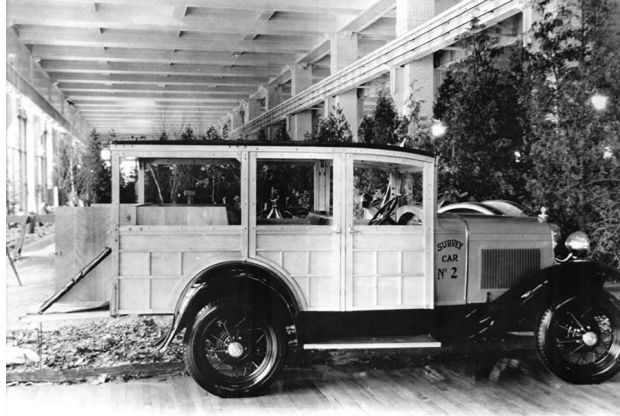

### 1930 150-B Station Wagon

### 1930 Station Wagon

#### 1929 150-A Model "A" Station Wagon Exterior Colors

Cowl and Hood	Mouldings	Panels
Manila Brown	Maple with Spar Varnish	Birch with Spar Varnish

Top-Black Long Short Grain Artificial Leather  
Wheels-Black

#### 1930 150-B Model "A" Station Wagon Interior Trim Colors

Trim Scheme	Seats	Windshield Header	Cowl	Side Curtians	Garnish Mouldings	Floor
Black	Black Cobra Cross Grain Artificial Leather	Black Cobra Cross Grain Artificial Leather	Black Cobra Cross Grain Cardboard	Tan Rubber Interlined Fabric	Manila Brown	Black Rubber