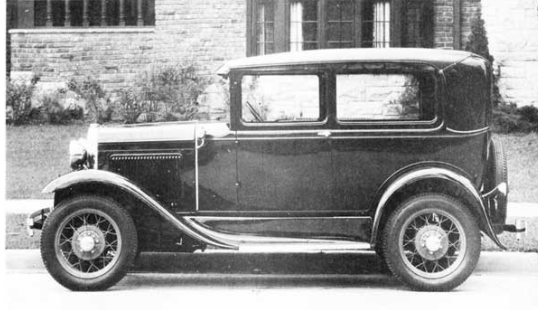

DATA SHEET

1931 55-B Standard Tudor

1931 Standard Tudor

1931 55-B Model "A" Standard Tudor

Body	Belt & Moulding	Stripe
Thorne Brown	Thorne Brown	Orange
Lombard Blue	Black	Hessian Blue
Chicle Drab	Copra Drab	Straw
Kewanee Green	Elkpoint Green	Apple Green
Black	Black	Apple Green

Top--- Black Long Short Grain Artificial Leather

1931 55-B Model "A" Standard Tudor Interior Trim Colors

Trim Scheme	Seats	Front Seat, Back and Sides, Door, Quarter, Back, Roof Rail Windshield Header	Headlining	Windlace and Trim Welt	Cowl and Seat Bottom	Garnish Mouldings	Window Curtain	Window Cord	Floor	Hardware
Gray Check (Dropped July 1931)	Gray Checked Cloth	Plain Gray Cloth	Gray Napped Cotton	Gray Worsted Cloth	Two-Tone Gray Dash Grain Cardboard	Gray	Gray Silk	Gray Braided	Black Rubber	Nickel Plate
Leather (Adopted June 1931)	Deep Brown Shark Grain Artificial Leather	Deep Brown Shark Grain Artificial Leather	Deep Brown Shark Grain Artificial Leather	Deep Brown Shark Grain Artificial Leather	Two-Tone Brown Dash Grain Cardboard	Maroon	Brown Silk	Brown Braided	Black Rubber	Nickel Plate
Brown Small Check (Adopted Aug. 1931)	Brown Small Checked Cloth	Plain Brown Cloth	Brown Napped Cotton	Brown Worsted Cloth	Two-Tone Brown Dash Grain Cardboard	Maroon	Brown Silk	Brown Braided	Black Rubber	Nickel Plate