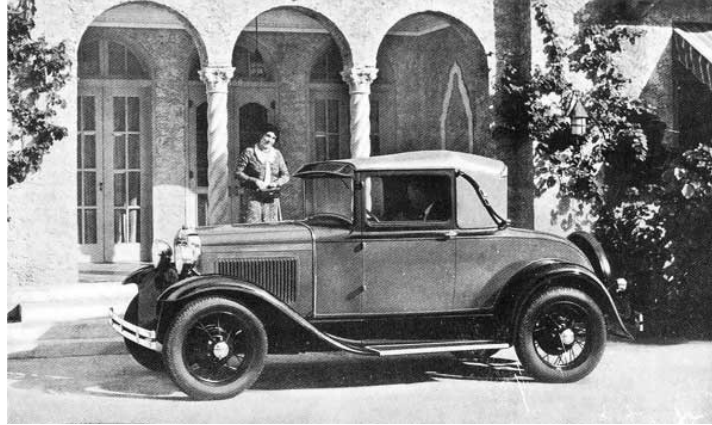

### 1930 50B Sport Coupe

### 1930 50-B Model "A" Sport Coupe

#### 1930 50-B Model "A" Sport Coupe Exterior Colors

Body	Belt & Moulding	Stripe
Andalusite Blue (1)	Black	French Gray
Lombard Blue (2)	Black	Hessian Blue (6)
Kewanee Green	Elkpoint Green	Apple Green
Copra Drab (3)	Chicle Drab	Straw
Chicle Drab	Copra Drab	Straw
Thorne Brown	Thorne Brown	Orange
Black	Black	Vermilion (4)
Black	Black	Apple Green (5)