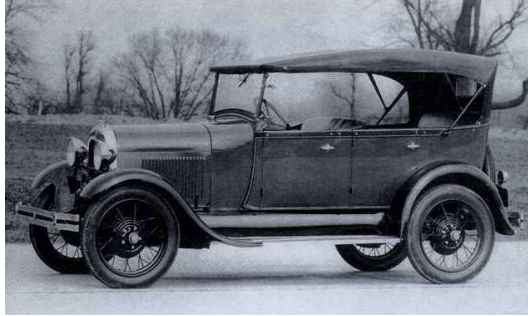

DATA SHEET

1929 35-A Phaeton

1929 Standard Phaeton

1929 35-A Model "A" Phaeton Exterior Colors

Body	Belt & Moulding	Stripe
Bonnie Gray	Chelsea Blue	Straw
Rose Beige.	Seal Brown	Orange
Balsam Green	Valley Green	Medium Cream
Andalusite Blue	Black	French Gray
Black	Black	French Gray*
Black	Black	Medium Cream**

*Dropped September 1929 **Available October 1929

1929 35-A Model "A" Phaeton Interior Trim Colors

Trim Scheme	Seats, Windlace, Quarter, Seat Binding and Seat Belt	Door, Cowl, Lock Pillar	Floor	Floor
Blue Gray	Blue Gray Colonial Grain Artificial Leather	Blue Gray Colonial Grain Cardboard	Black Rubber	Black Rubber