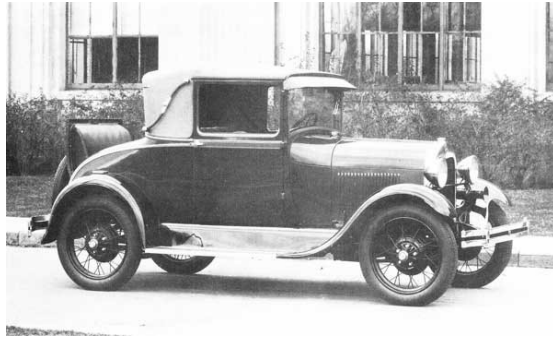

DATA SHEET

1928 Sport Coupe

1928 Sport Coupe

1928 Model "A" Sport Coupe Exterior Colors

Body Upper & Lower	Belt & Moulding	Reveals	Stripe
Niagara Blue Lt.	Duchess Blue	Duchess Blue	French Gray
Arabian Sand Dk.	Copra Drab	French Gray	French Gray
Dawn Gray	Dawn Gray	Dawn Gray	Straw
Niagara Blue Dk.	Niagara Blue Lt.	Duchess Blue	French Gray
Gunmetal Blue	Black	French Gray	French Gray
Black	Black	Black	French Gray

Top and Visor-Black Long Short Grain Artificial Leather

1928 Model "A" Sport Coupe Interior Trim Scheme

Trim Scheme	Seat	Door Quarter, Seat Back	Top Quarter, Top Sides, Back, Bows, Headlining, Side Rails	Windlace	Cowl Cardboard	Garnish Mouldings	Front Floor
Blue Check	Blue Check Cloth	Blue Check Cloth	Plain Tan Cloth	Blue Worsted Cloth	Gray Colonial Grain Cardboard	Gray	Brown Carpet Late 28 Black Rubber
Brown Hairline Stripe	Brown Hairline Stripe Cloth	Brown Hairline Stripe Cloth	Plain Tan Cloth	Brown Worsted Cloth	Two-Toned Nut Brown Pig Skin Cardboard	Light Buff	Brown Carpet Late 28 Black Rubber